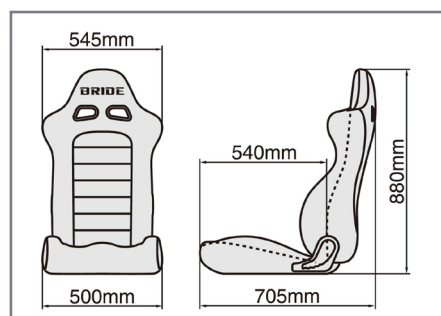

What's new!!

TODA RACING × BRIDE Collaboration Seat

■TODA RACING logo stitchwork

■Seat dimensions

■ TODA RACING × EUROSTER II EUROSTER II / Reclining Seat

Color: BLACK

Part Number: 81121-000-000

Price: 120,000 JPY

Weight: 14.6kg

*Seatrail is required separately.

*With no seat heater